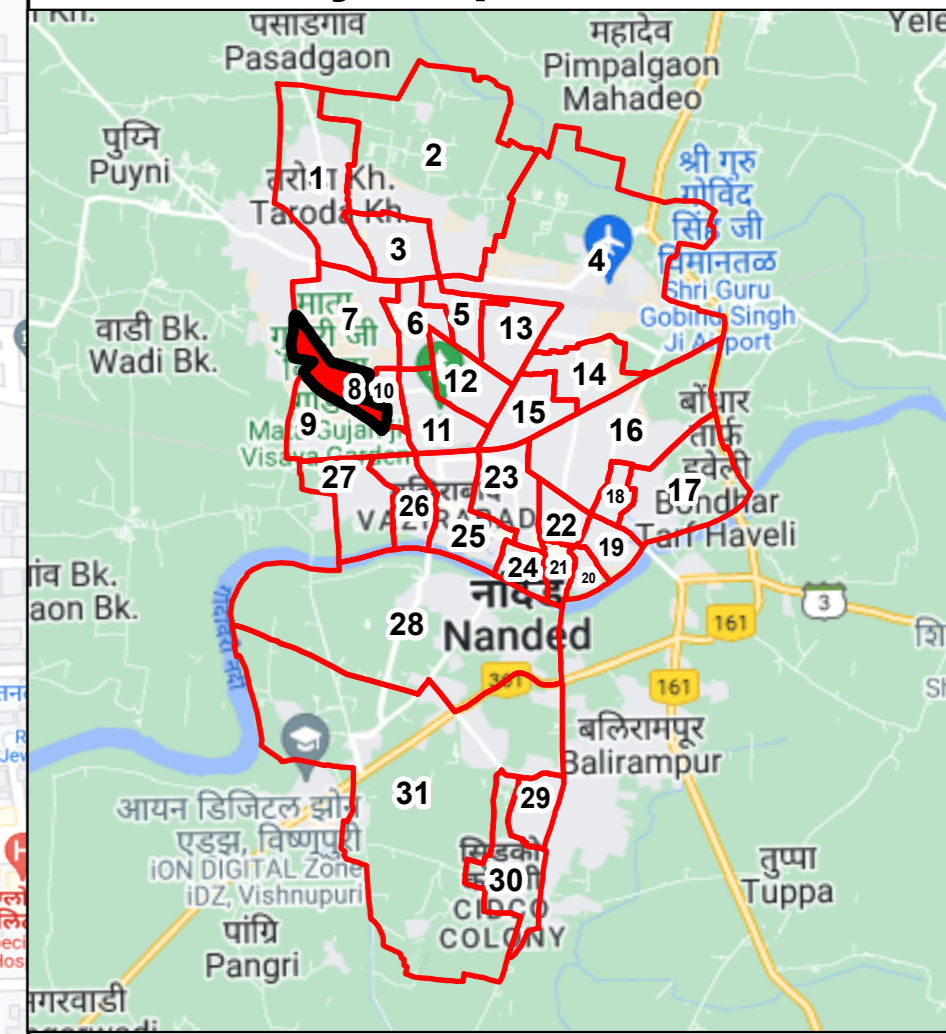

# Draft Ward Formation For General Election 2022 - Nanded Wagla Municipal Corporation

STATE ELECTION COMMISSION  
MAHARASHTRA

**Ward : 8**

## Ward Population

<b>Total Population</b>	<b>18832</b>
<b>SC Population</b>	<b>8380</b>
<b>ST Population</b>	<b>252</b>

## Key Map - NWMC

## Legend

- Ward
- MC Boundary
- Road
- National Highway
- Railway Line
- River

(Name)

(Signature)  
Deputy Municipal Commissioner