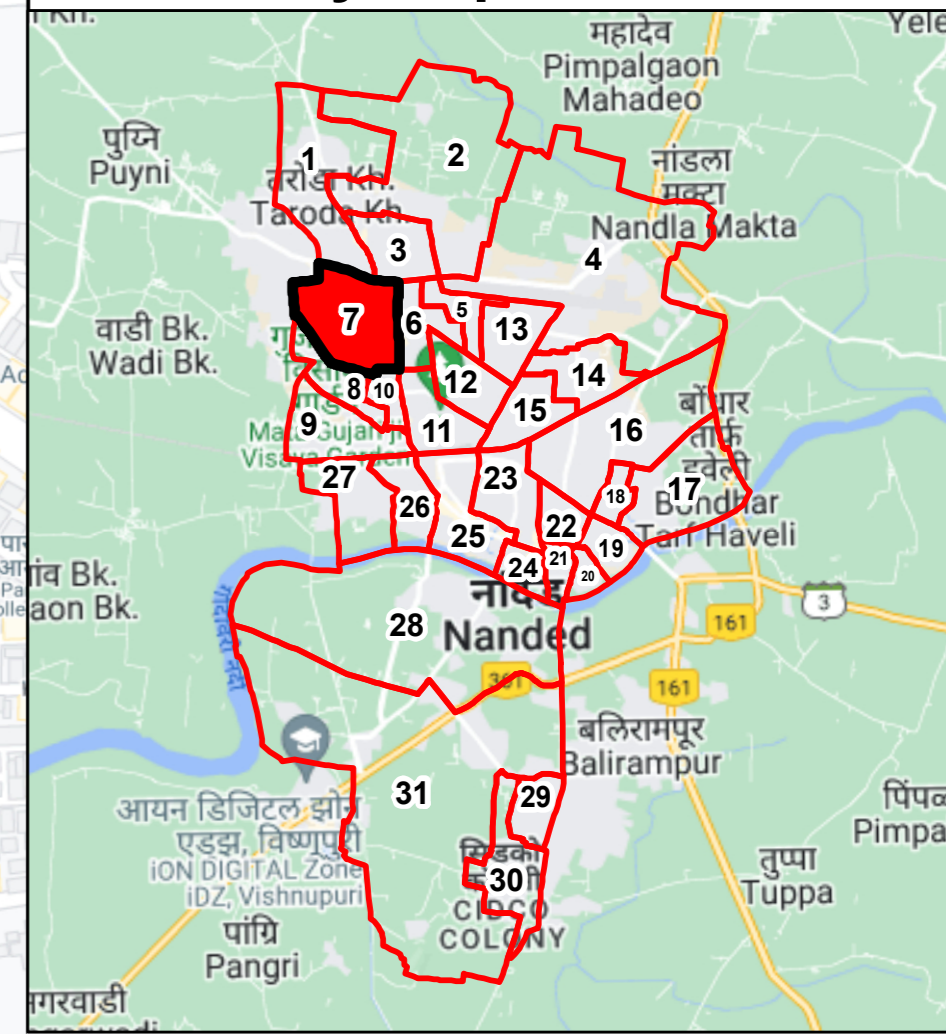

Draft Ward Formation For General Election 2022 - Nanded Wagla Municipal Corporation

STATE ELECTION COMMISSION
MAHARASHTRA

Ward : 7

Ward Population

Total Population	19828
SC Population	4390
ST Population	599

Key Map - NWMC

Legend

- Ward
- MC Boundary
- Road
- National Highway
- Railway Line
- River

(Name)

(Signature)
Deputy Municipal Commissioner