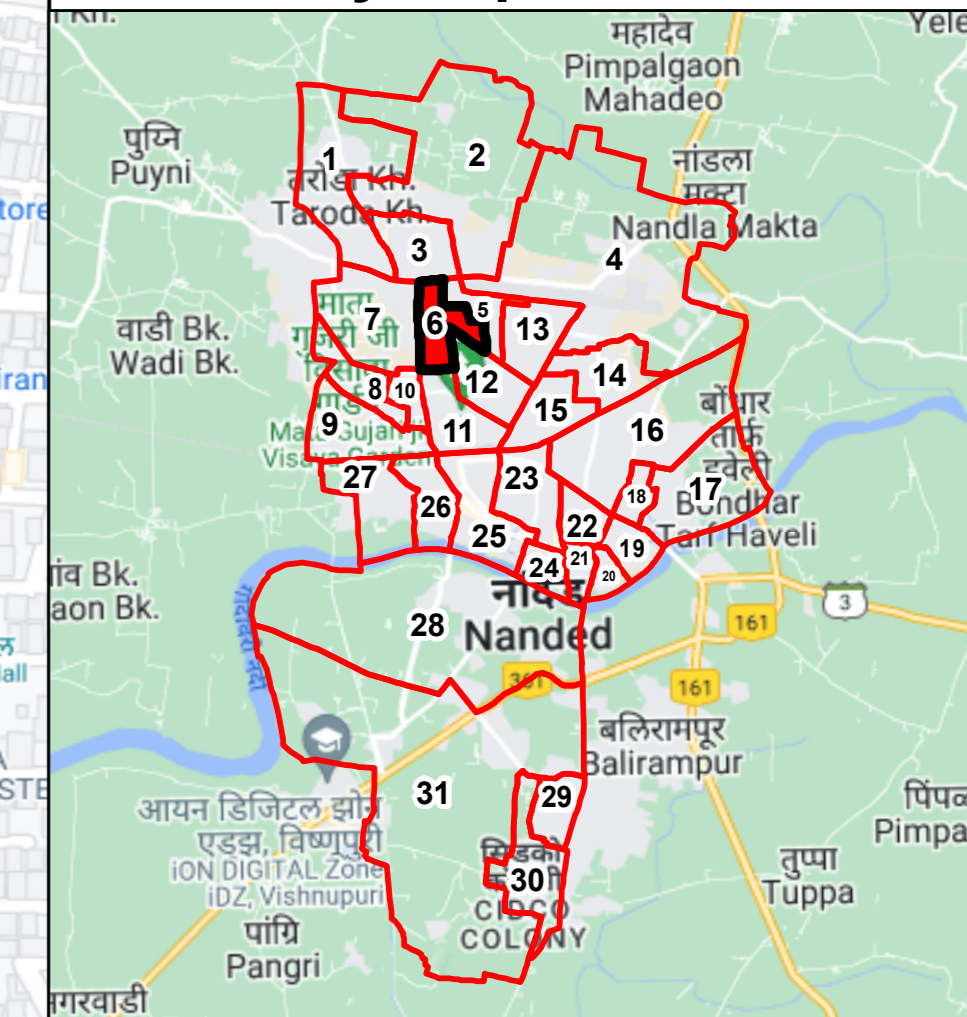

Draft Ward Formation For General Election 2022 - Nanded Wagla Municipal Corporation

STATE ELECTION COMMISSION
MAHARASHTRA

Ward : 6

Ward Population

Total Population	17055
SC Population	2319
ST Population	671

Key Map - NWMC

Legend

- Ward
- MC Boundary
- Road
- National Highway
- Railway Line
- River

(Name)

(Signature)
Deputy Municipal Commissioner