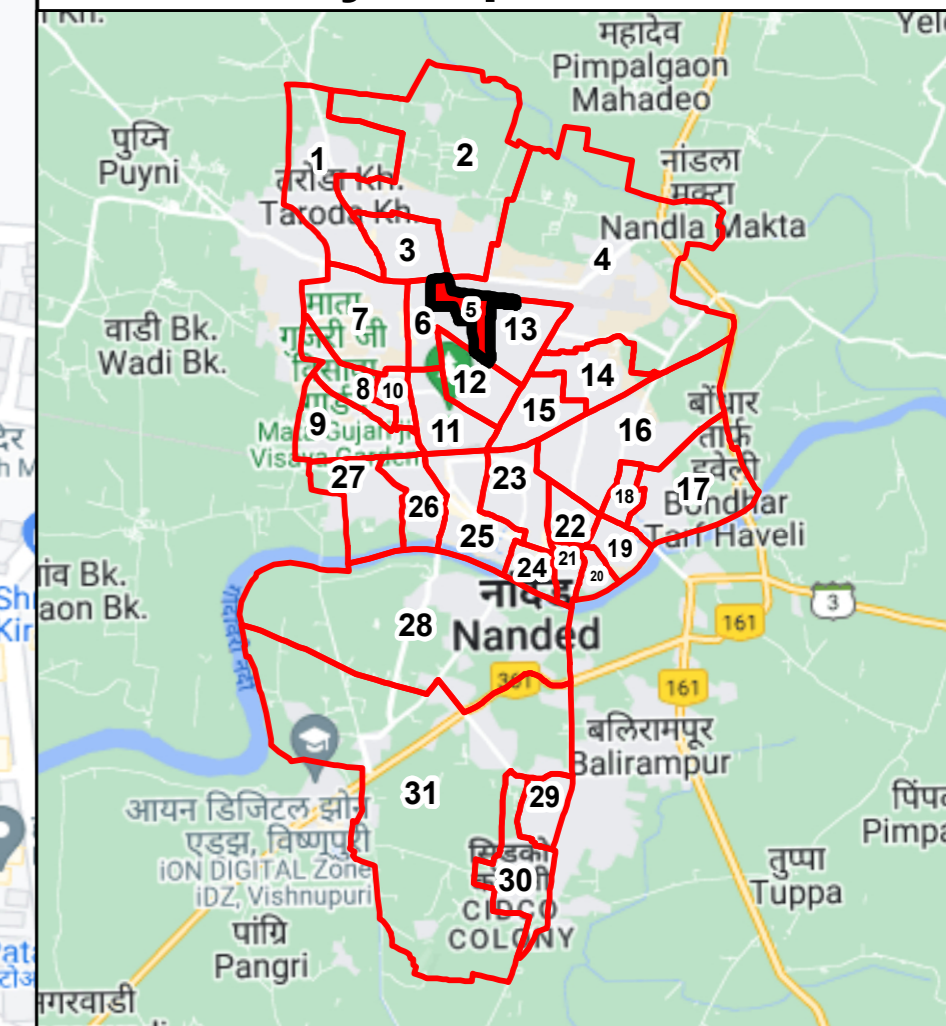

Draft Ward Formation For General Election 2022 - Nanded Wagla Municipal Corporation

STATE ELECTION COMMISSION
MAHARASHTRA

Ward : 5

Ward Population

Total Population	16451
SC Population	2869
ST Population	496

Key Map - NWMC

Legend

- Ward
- MC Boundary
- Road
- National Highway
- Railway Line
- River

(Name)

(Signature)
Deputy Municipal Commissioner