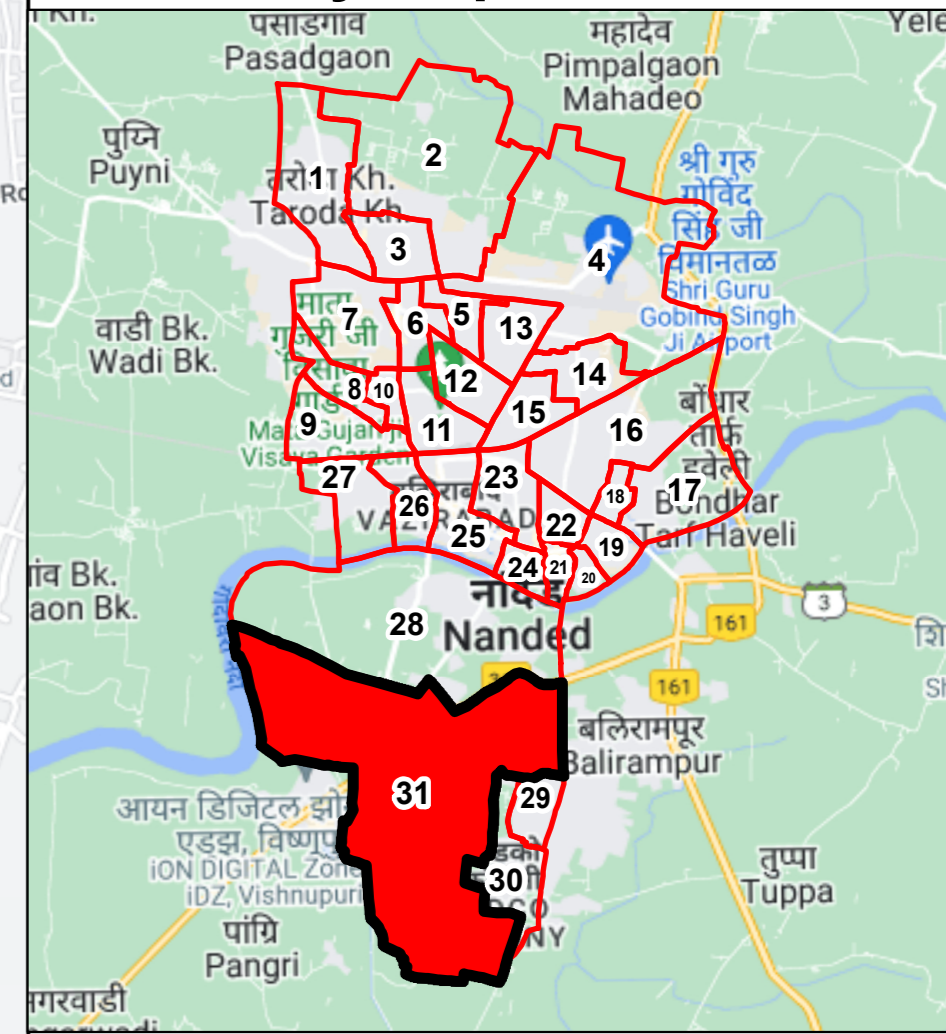

Draft Ward Formation For General Election 2022 - Nanded Wagla Municipal Corporation

STATE ELECTION COMMISSION
MAHARASHTRA

Ward : 31

Ward Population

Total Population	12787
SC Population	4379
ST Population	249

Key Map - NWMC

Legend

- Ward
- MC Boundary
- Road
- National Highway
- Railway Line
- River

(Name)

(Signature)
Deputy Municipal Commissioner