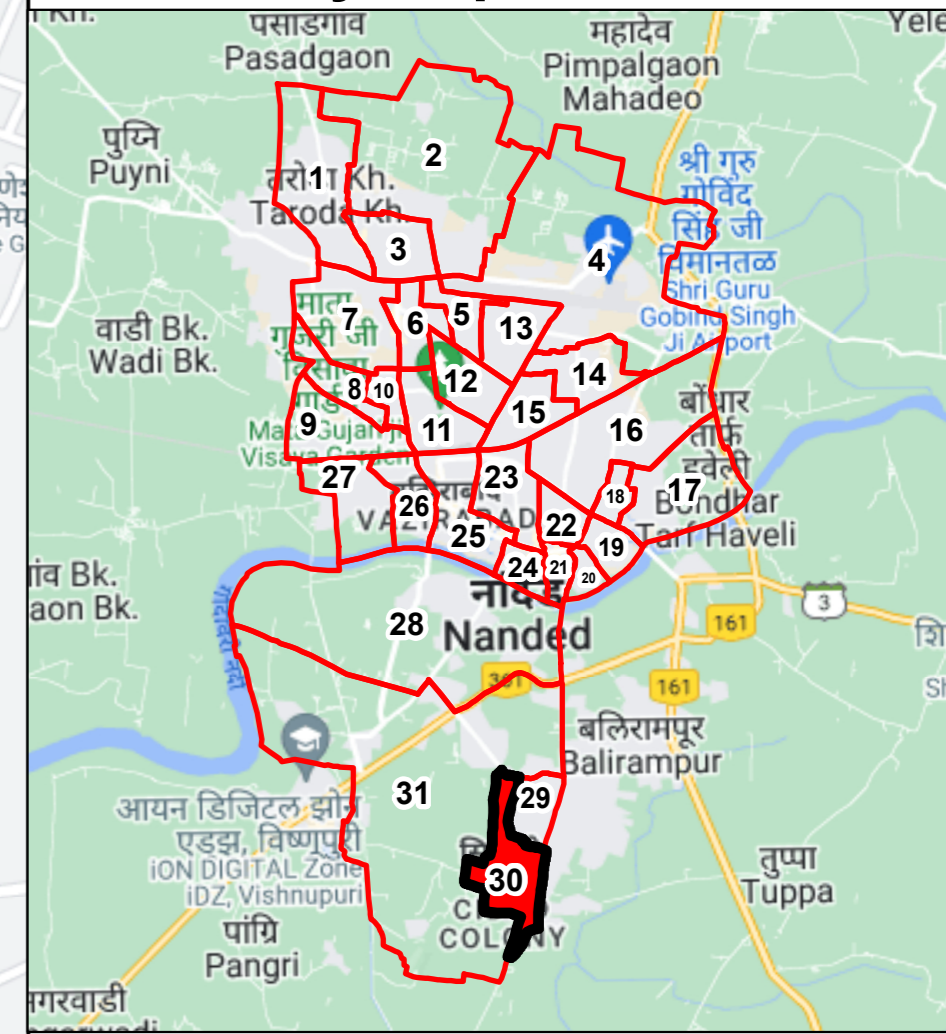

Draft Ward Formation For General Election 2022 - Nanded Wagla Municipal Corporation

STATE ELECTION COMMISSION
MAHARASHTRA

Ward : 30

Ward Population

Total Population	19355
SC Population	5423
ST Population	663

Key Map - NWMC

Legend

- Ward
- MC Boundary
- Road
- National Highway
- Railway Line
- River

(Name)

(Signature)
Deputy Municipal Commissioner