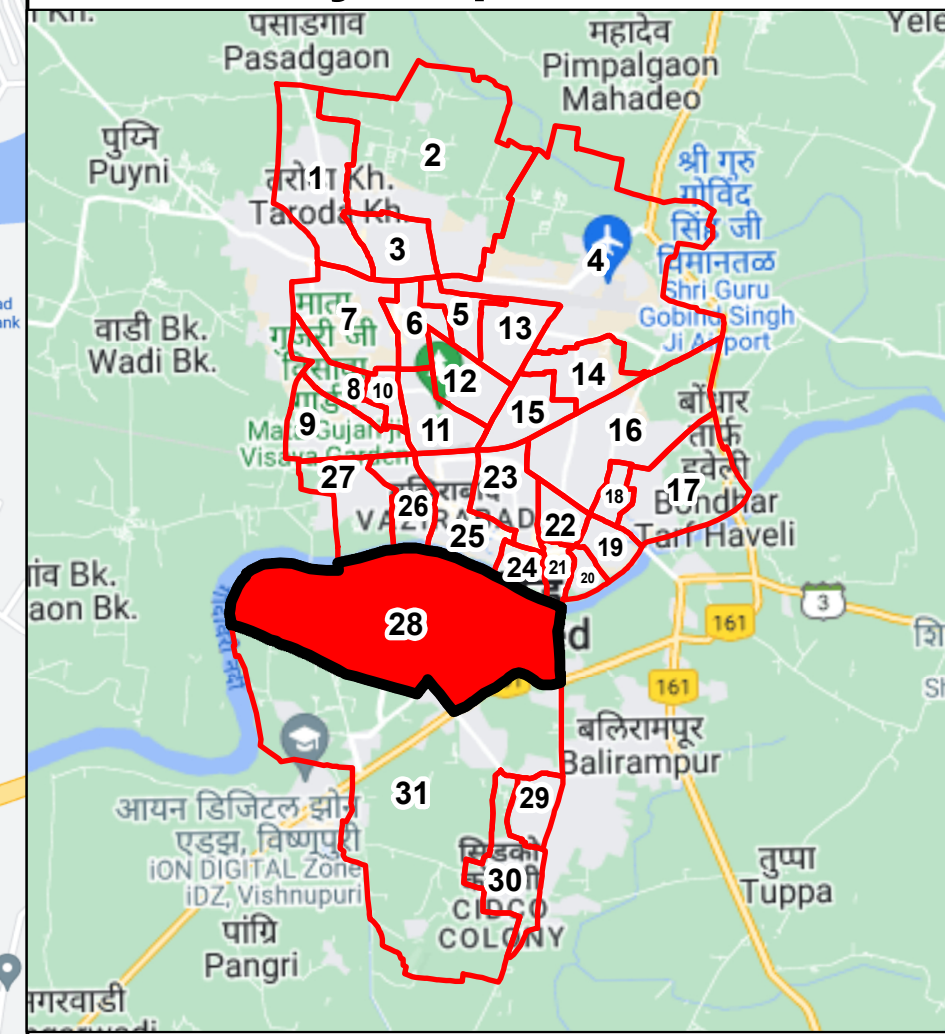

# Draft Ward Formation For General Election 2022 - Nanded Wagla Municipal Corporation

STATE ELECTION COMMISSION  
MAHARASHTRA

**Ward : 28**

## Ward Population

<b>Total Population</b>	<b>17068</b>
<b>SC Population</b>	<b>2857</b>
<b>ST Population</b>	<b>1138</b>

## Key Map - NWMC

## Legend

- Ward
- MC Boundary
- Road
- National Highway
- Railway Line
- River

(Name)

(Signature)  
Deputy Municipal Commissioner