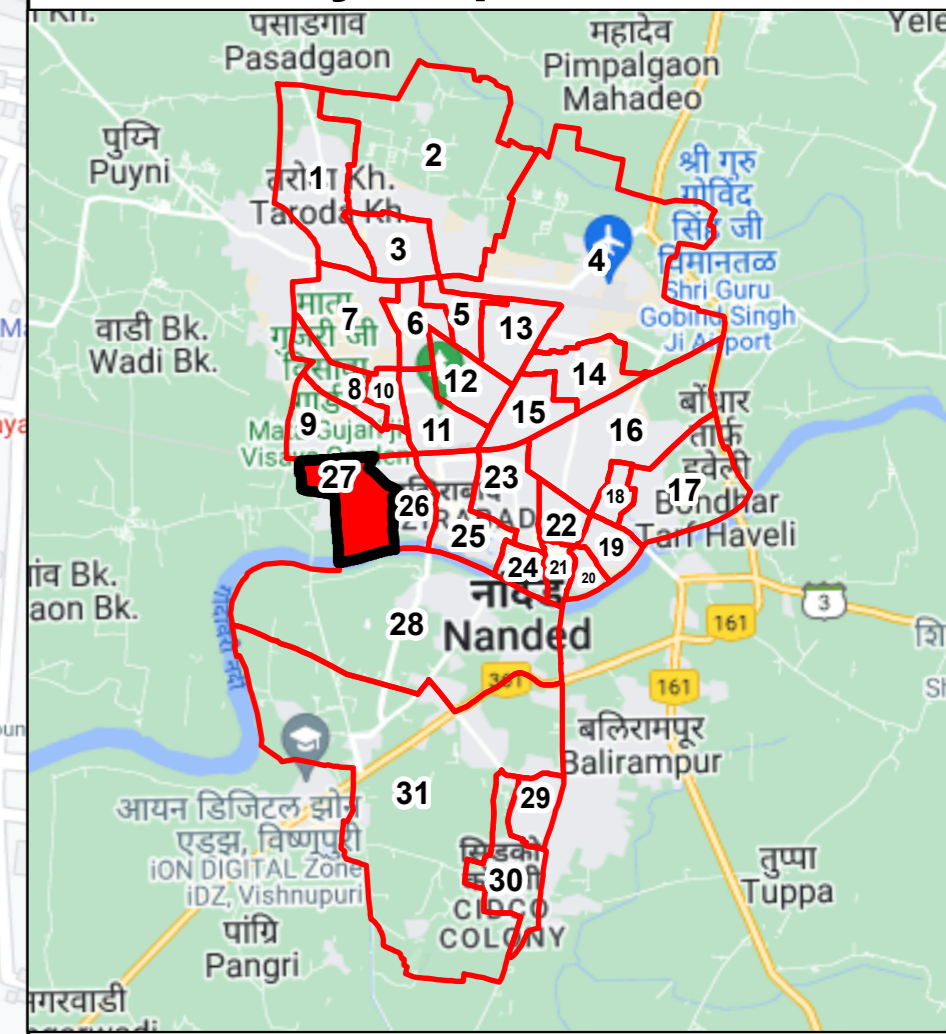

Draft Ward Formation For General Election 2022 - Nanded Wagla Municipal Corporation

STATE ELECTION COMMISSION
MAHARASHTRA

Ward : 27

Ward Population

Total Population	16555
SC Population	1575
ST Population	226

Key Map - NWMC

Legend

- Ward
- MC Boundary
- Road
- National Highway
- Railway Line
- River

(Name)

(Signature)
Deputy Municipal Commissioner