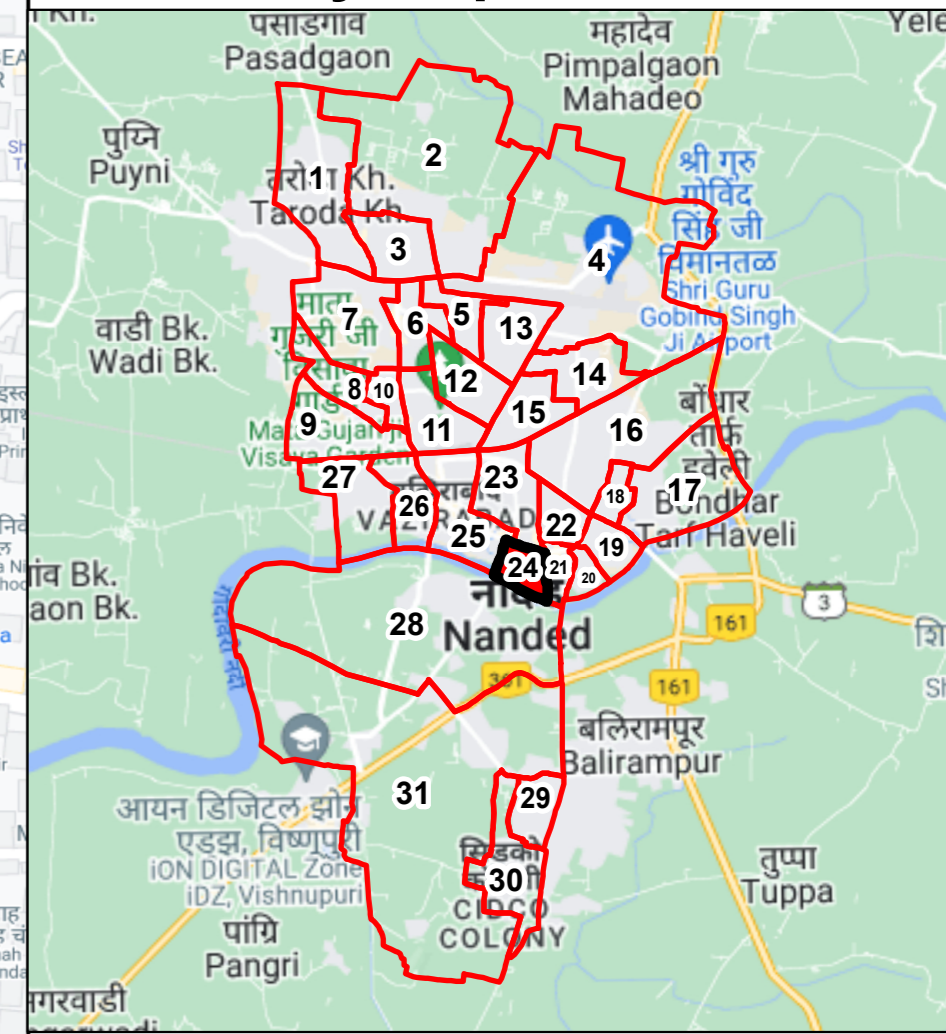

Draft Ward Formation For General Election 2022 - Nanded Wagla Municipal Corporation

STATE ELECTION COMMISSION
MAHARASHTRA

Ward : 24

Ward Population

Total Population	17735
SC Population	544
ST Population	196

Key Map - NWMC

Legend

- Ward
- MC Boundary
- Road
- National Highway
- Railway Line
- River

(Name)

(Signature)
Deputy Municipal Commissioner