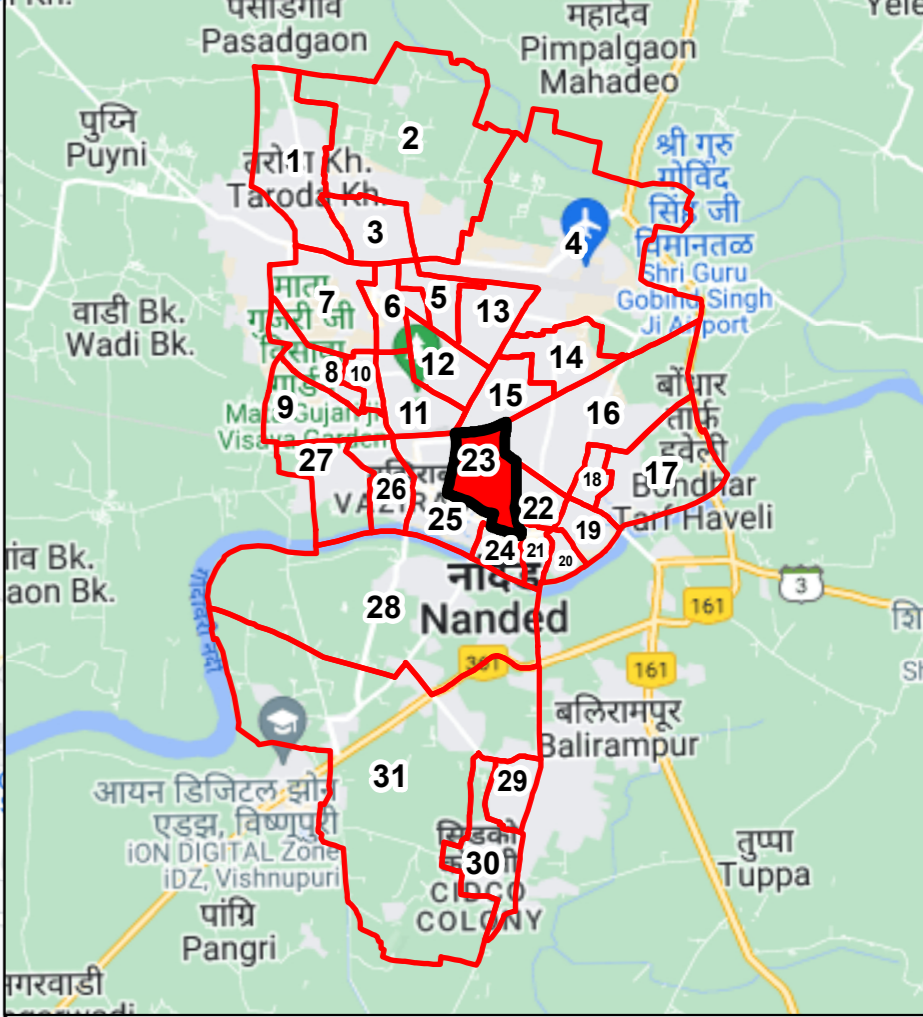

# Draft Ward Formation For General Election 2022 - Nanded Wagla Municipal Corporation

STATE ELECTION COMMISSION  
MAHARASHTRA

## Ward : 23

### Ward Population

<b>Total Population</b>	<b>17367</b>
<b>SC Population</b>	<b>396</b>
<b>ST Population</b>	<b>404</b>

### Legend

- Ward
- MC Boundary
- Road
- National Highway
- Railway Line
- River

(Name)

(Signature)  
Deputy Municipal Commissioner