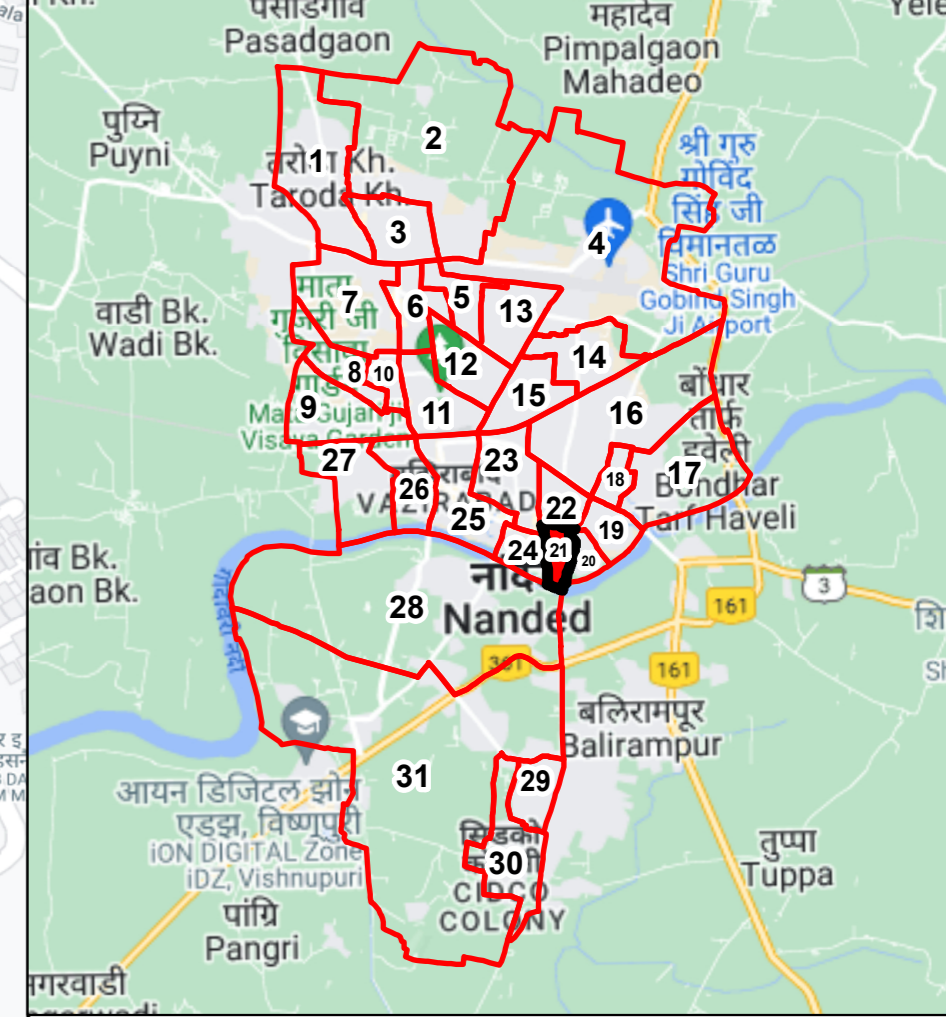

Draft Ward Formation For General Election 2022 - Nanded Wagla Municipal Corporation

STATE ELECTION COMMISSION
MAHARASHTRA

Ward : 21

Ward Population

Total Population	17751
SC Population	393
ST Population	273

Key Map - NWMC

Legend

- Ward
- MC Boundary
- Road
- National Highway
- Railway Line
- River

(Name)

(Signature)
Deputy Municipal Commissioner