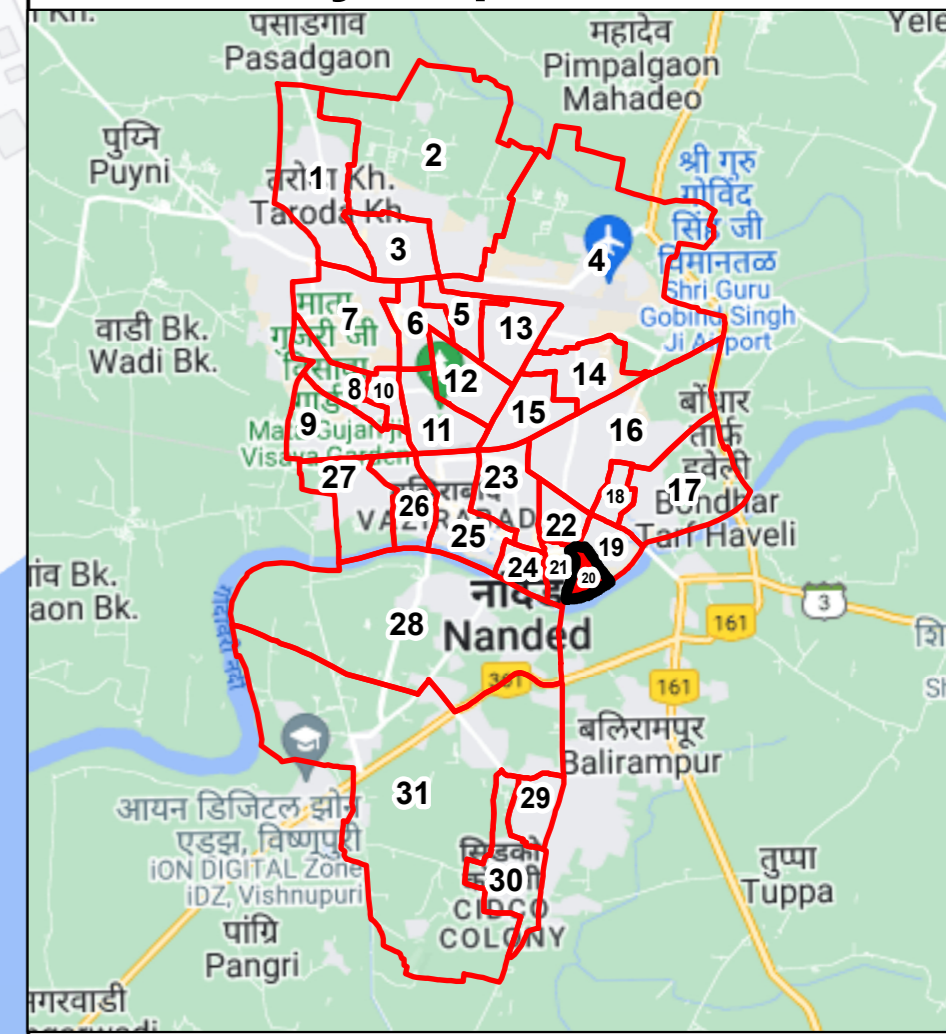

# Draft Ward Formation For General Election 2022 - Nanded Wagla Municipal Corporation

STATE ELECTION COMMISSION  
MAHARASHTRA

## Ward : 20

### Ward Population

<b>Total Population</b>	<b>16594</b>
<b>SC Population</b>	<b>680</b>
<b>ST Population</b>	<b>386</b>

### Legend

- Ward
- MC Boundary
- Road
- National Highway
- Railway Line
- River

(Name)

(Signature)  
Deputy Municipal Commissioner