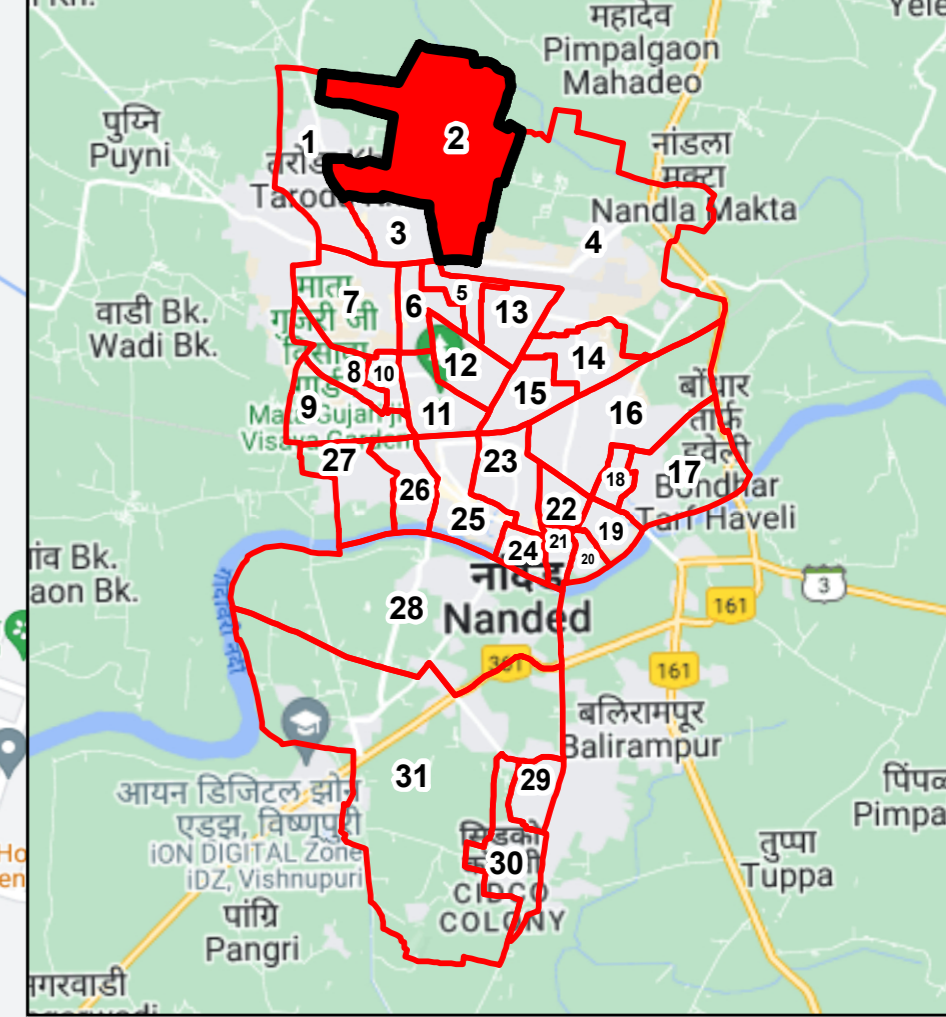

Draft Ward Formation For General Election 2022 - Nanded Wagla Municipal Corporation

STATE ELECTION COMMISSION
MAHARASHTRA

Ward : 2

Ward Population

Total Population	19402
SC Population	6176
ST Population	539

Key Map - NWMC

Legend

- Ward
- MC Boundary
- Road
- National Highway
- Railway Line
- River

(Name)

(Signature)
Deputy Municipal Commissioner