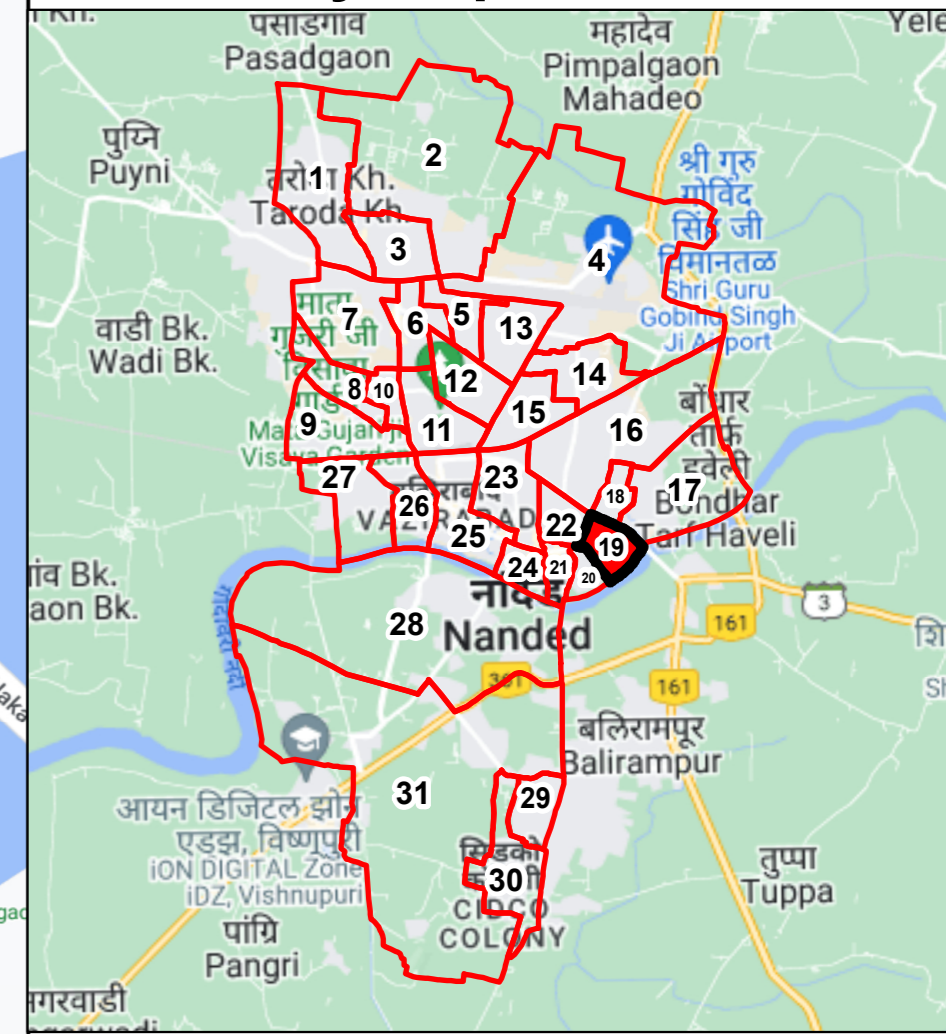

Draft Ward Formation For General Election 2022 - Nanded Wagla Municipal Corporation

STATE ELECTION COMMISSION
MAHARASHTRA

Ward : 19

Ward Population

Total Population	19096
SC Population	2005
ST Population	54

Key Map - NWMC

Legend

- Ward
- MC Boundary
- Road
- National Highway
- Railway Line
- River

(Name)

(Signature)
Deputy Municipal Commissioner