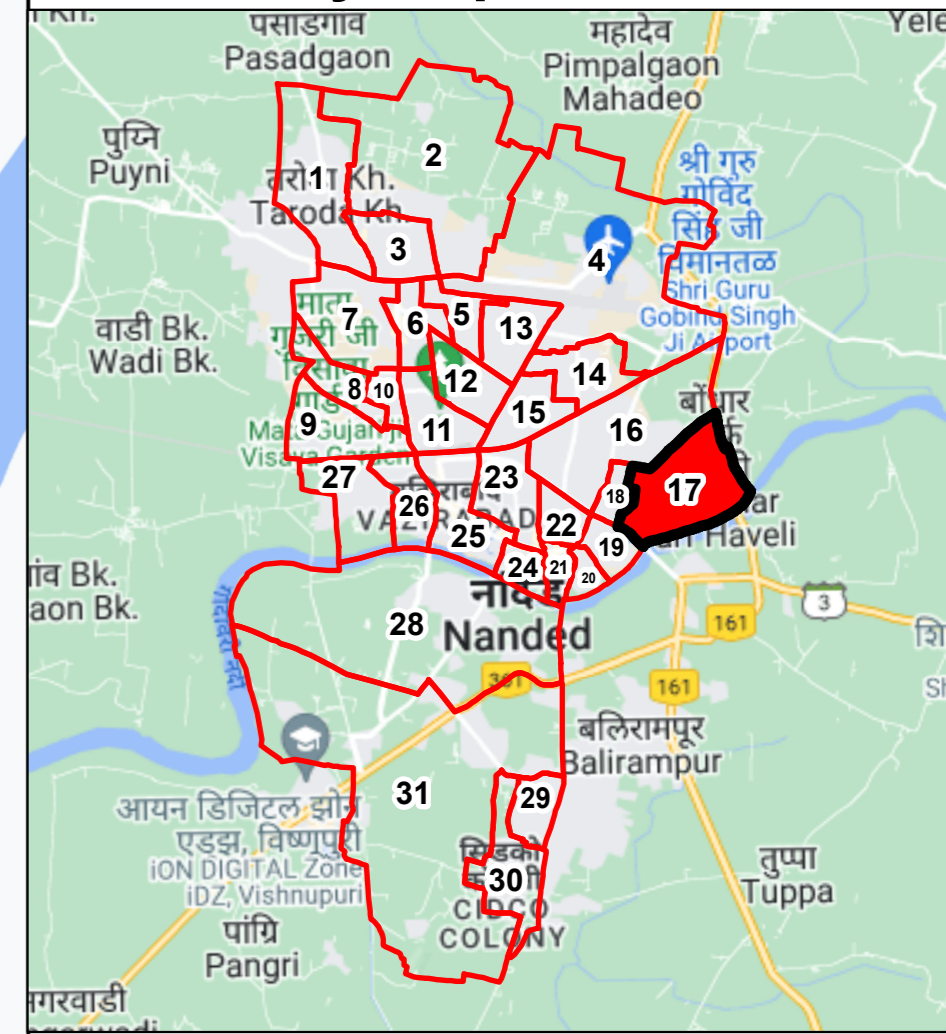

Draft Ward Formation For General Election 2022 - Nanded Wagla Municipal Corporation

STATE ELECTION COMMISSION
MAHARASHTRA

Ward : 17

Ward Population

Total Population	19600
SC Population	0
ST Population	39

Key Map - NWMC

Legend

- Ward
- MC Boundary
- Road
- National Highway
- Railway Line
- River

(Name)

(Signature)
Deputy Municipal Commissioner