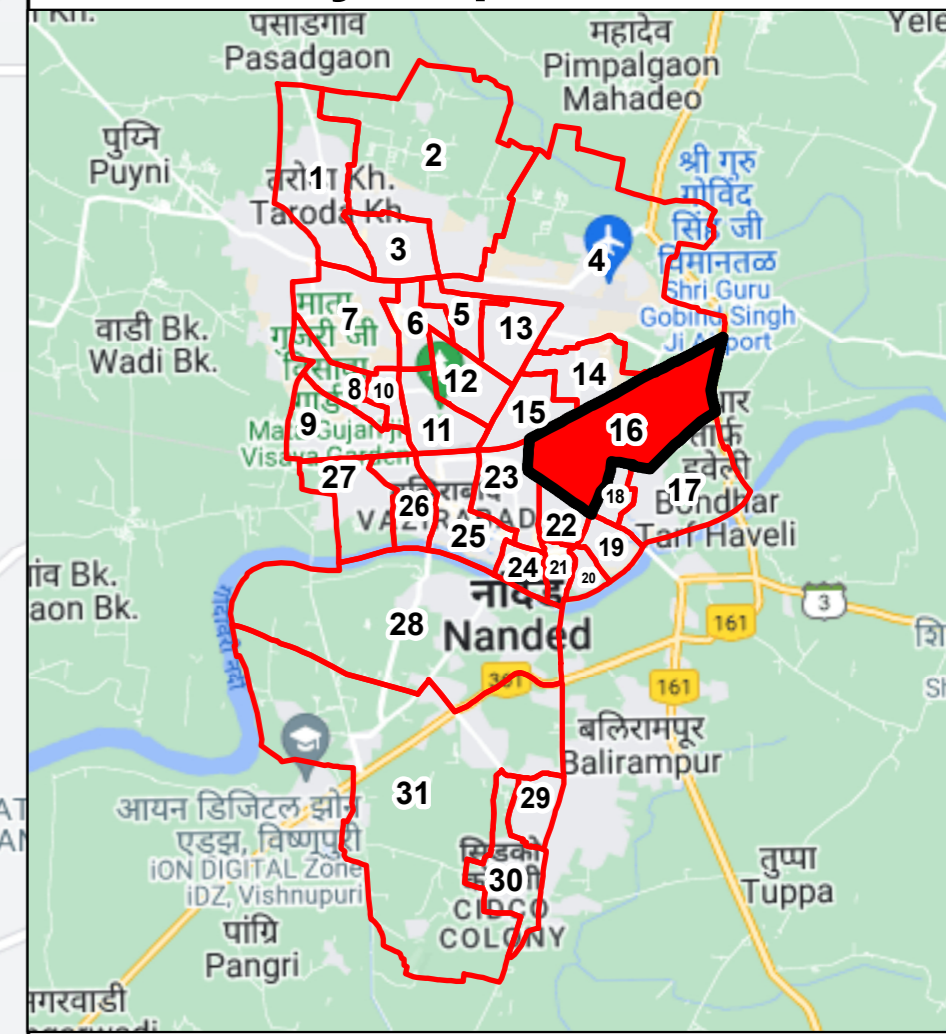

# Draft Ward Formation For General Election 2022 - Nanded Wagla Municipal Corporation

STATE ELECTION COMMISSION  
MAHARASHTRA

## Ward : 16

### Ward Population

<b>Total Population</b>	<b>19593</b>
<b>SC Population</b>	<b>574</b>
<b>ST Population</b>	<b>38</b>

### Legend

- Ward
- MC Boundary
- Road
- National Highway
- Railway Line
- River

(Name)

(Signature)  
Deputy Municipal Commissioner