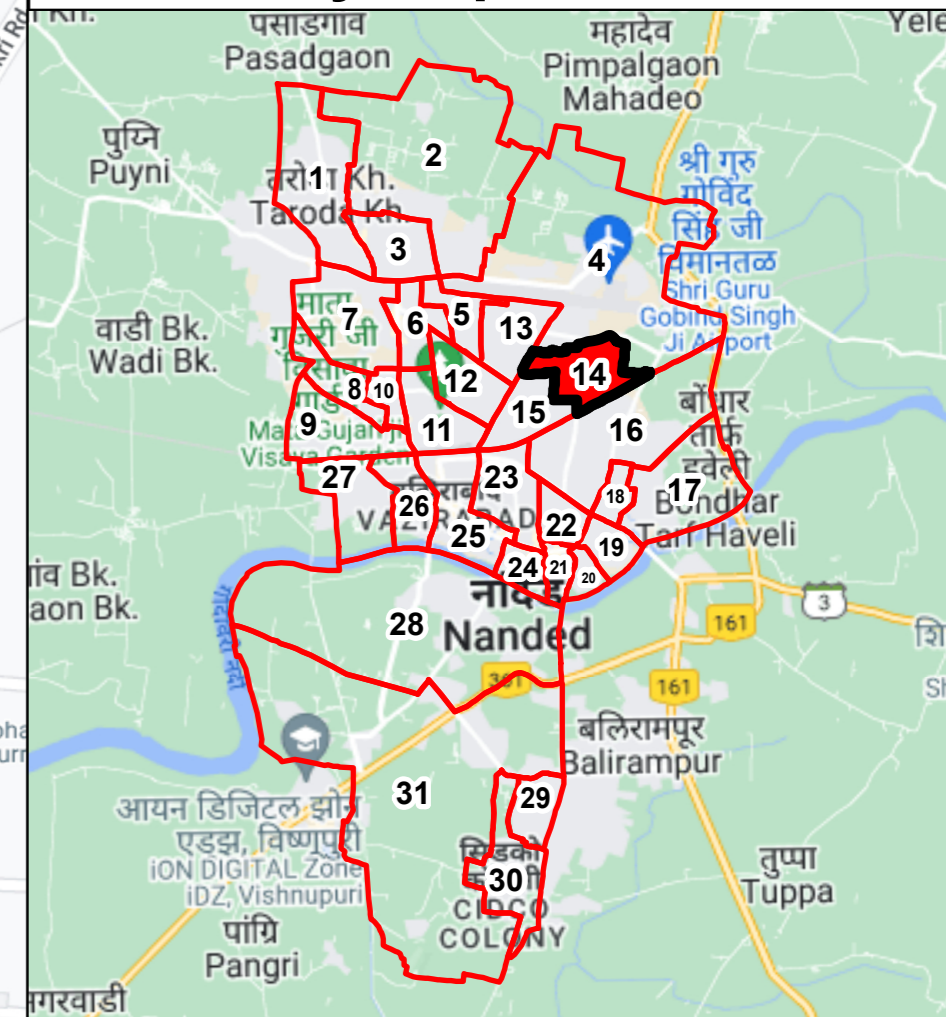

Draft Ward Formation For General Election 2022 - Nanded Wagla Municipal Corporation

STATE ELECTION COMMISSION
MAHARASHTRA

Ward : 14

Ward Population

Total Population	17279
SC Population	4157
ST Population	409

Key Map - NWMC

Legend

- Ward
- MC Boundary
- Road
- National Highway
- Railway Line
- River

(Name)

(Signature)
Deputy Municipal Commissioner