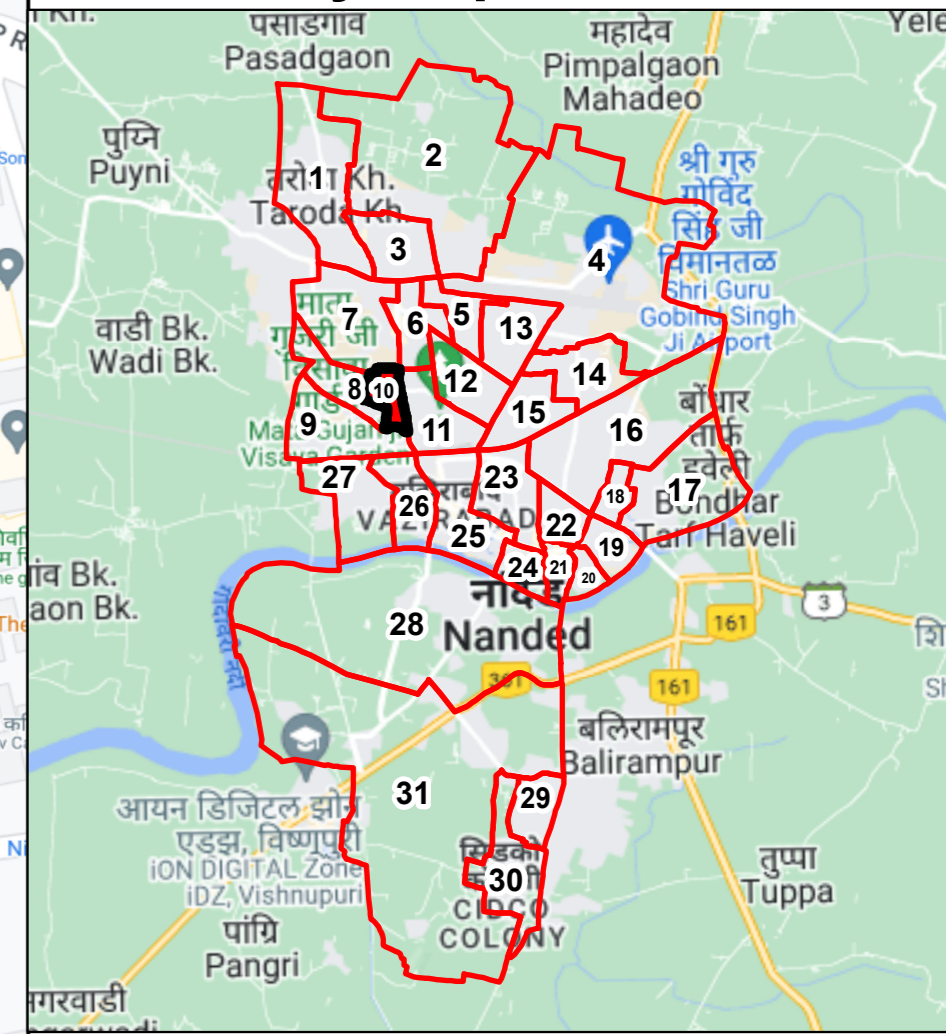

Draft Ward Formation For General Election 2022 - Nanded Wagla Municipal Corporation

STATE ELECTION COMMISSION
MAHARASHTRA

Ward : 10

Ward Population

Total Population	16990
SC Population	3472
ST Population	112

Key Map - NWMC

Legend

- Ward
- MC Boundary
- Road
- National Highway
- Railway Line
- River

(Name)

(Signature)
Deputy Municipal Commissioner