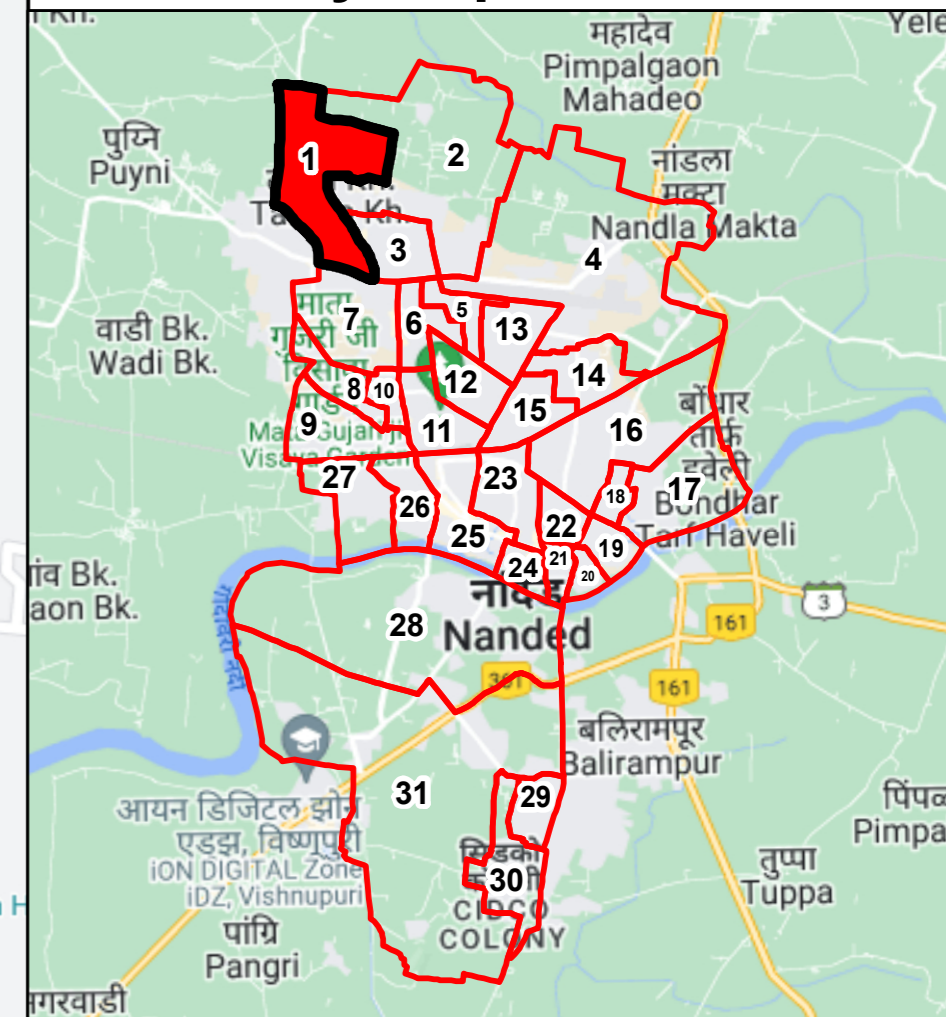

Draft Ward Formation For General Election 2022 - Nanded Wagla Municipal Corporation

STATE ELECTION COMMISSION
MAHARASHTRA

Ward : 1

Ward Population

Total Population	17273
SC Population	4052
ST Population	763

Key Map - NWMC

Legend

- Ward
- MC Boundary
- Road
- National Highway
- Railway Line
- River

(Name)

(Signature)
Deputy Municipal Commissioner